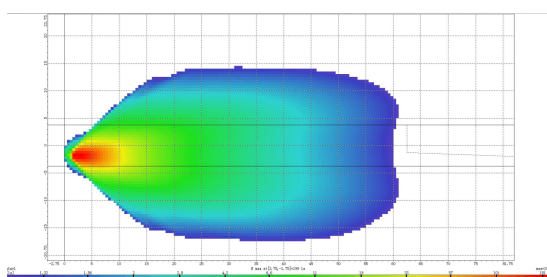

MODEL: GT15106

Oder Code	GT15106
Max Power	90W
Leds	9Pcs*10W Cree
Color Temperature	6000K
AMP Draw	6A@12V, 3A@24V
Operating Voltage	10-30V DC
Operating Temperature	-40~+80 °Celcius
Size(inch)	5.25"
Beam Pattern	Flood/Spot
1Lux Reading	Flood61m/Spot345m
Theoretical Lumen(lm)	8730lm
Effective Lumen(lm)	6111lm
Mounting Bracket	304 Stainless Steel
Lifetime	30000+h
Lens Material	Polycarbonate
Housing	Die-Casting Aluminum
Coating Powder	Semi-Gloss Black
Pressure Equalization Vent	Yes
Cable Length	600mm
Waterproof Rate	Ip68
EMC Protection	ECE R10, CISPR 25 Class 3
Net Weight	1.43Kg
Package Standard	6Pcs/Carton

1lx@345meters(Spot Beam)

1lx@61meters(Flood Beam)