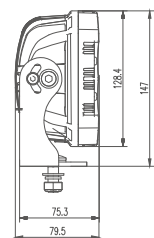

MODEL: GT15106

Oder Code	GT15106
Max Power	90W
Leds	9Pcs*10W Cree
Color Temperature	6000K
AMP Draw	6A@12V, 3A@24V
Operating Voltage	10-30V DC
Operating Temperature	-40~+80 °Celcius
Size(inch)	5.25"
Beam Pattern	Flood/Spot
1Lux Reading	Flood61m/Spot345m
Theoretical Lumen(lm)	8730lm
Effective Lumen(lm)	6111lm
Mounting Bracket	304 Stainless Steel
Lifetime	30000+h
Lens Material	Polycarbonate
Housing	Die-Casting Aluminum
Coating Powder	Semi-Gloss Black
Pressure Equalization Vent	Yes
Cable Length	600mm
Waterproof Rate	Ip68
EMC Protection	ECE R10, CISPR 25 Class 3
Net Weight	1.43Kg
Package Standard	6Pcs/Carton

1lx@345meters(Spot Beam)

1lx@61meters(Flood Beam)