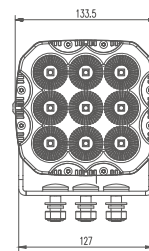

MODEL: GT15106

Oder Code	GT15106
Max Power	90W
Leds	9Pcs*10W Cree
Color Temperature	6000K
AMP Draw	6A@12V, 3A@24V
Operating Voltage	10-30V DC
Operating Temperature	-40~+80 °Celcius
Size(inch)	5.25"
Beam Pattern	Flood/Spot
1Lux Reading	Flood61m/Spot345m
Theoretical Lumen(lm)	8730lm
Effective Lumen(lm)	6111lm
Mounting Bracket	304 Stainless Steel
Lifetime	30000+h
Lens Material	Polycarbonate
Housing	Die-Casting Aluminum
Coating Powder	Semi-Gloss Black
Pressure Equalization Vent	Yes
Cable Length	600mm
Waterproof Rate	Ip68
EMC Protection	ECE R10, CISPR 25 Class 3
Net Weight	1.43Kg
Package Standard	6Pcs/Carton

1lx@345meters(Spot Beam)

1lx@61meters(Flood Beam)