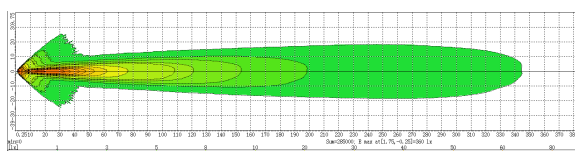

MODEL: GT15106

Oder Code	GT15106
Max Power	90W
Leds	9Pcs*10W Cree
Color Temperature	6000K
AMP Draw	6A@12V, 3A@24V
Operating Voltage	10-30V DC
Operating Temperature	-40~+80 °Celcius
Size(inch)	5.25"
Beam Pattern	Flood/Spot
1Lux Reading	Flood61m/Spot345m
Theoretical Lumen(lm)	8730lm
Effective Lumen(lm)	6111lm
Mounting Bracket	304 Stainless Steel
Lifetime	30000+h
Lens Material	Polycarbonate
Housing	Die-Casting Aluminum
Coating Powder	Semi-Gloss Black
Pressure Equalization Vent	Yes
Cable Length	600mm
Waterproof Rate	Ip68
EMC Protection	ECE R10, CISPR 25 Class 3
Net Weight	1.43Kg
Package Standard	6Pcs/Carton

1lx@345meters(Spot Beam)

1lx@61meters(Flood Beam)